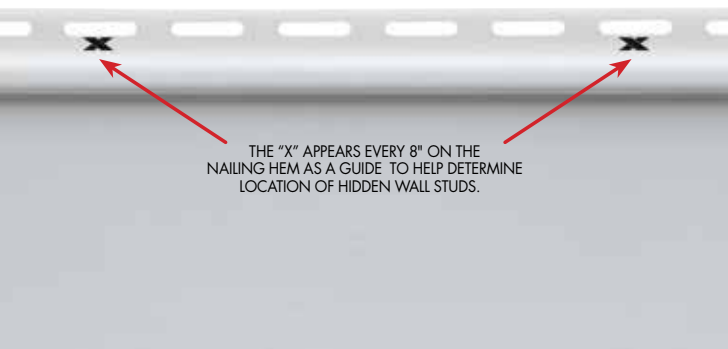

Shenandoah Triple 3"

THE "X" APPEARS EVERY 8" ON THE NAILING HEM AS A GUIDE TO HELP DETERMINE LOCATION OF HIDDEN WALL STUDS.

NailRIGHT

SIDING INSTALLATION SYSTEM

FOR A SAFE SECURE
INSTALLATION

Profile & Color Shown: 6-1/2" Cambridge Beaded, Cream